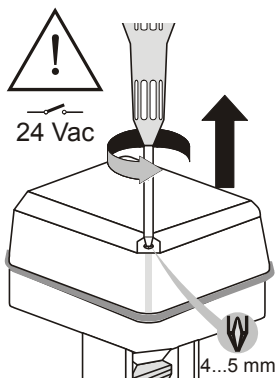

ML7420A6025 Electric Linear Valve Actuator

INSTALLATION INSTRUCTIONS

A1-A6: Installation

A1

A2

A3

A4

A5