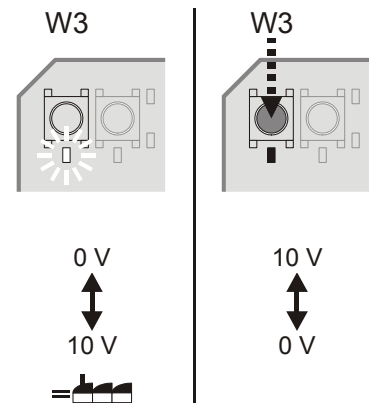

ML7420A6025 Electric Linear Valve Actuator

INSTALLATION INSTRUCTIONS

A1-A6: Installation

A1

A2

A3

A4

A5