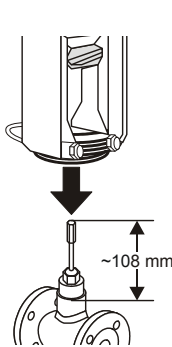

ML7420A6025 Electric Linear Valve Actuator

INSTALLATION INSTRUCTIONS

A1-A6: Installation

A1

A2

A3

A4

A5