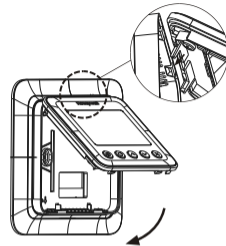

User Manual

WP428 Auxiliary Wall Plate

Installation Guide

1. 1 Read the instruction carefully. Failure to follow it can damage the product or cause a hazardous condition.
2. 2 Must be installed by a trained and experienced technician.

1

2

3

4

5

6

Installation Setup

1. + $\xrightarrow{3s}$ Enter or Exit Installation Setup Mode
2. Change the default setting in ISU list.

ISU Code	Description	Possible Options
18	Wall plate Option	0 Do not have wall plate (Default) 1 have wallplate

R32347279-001

Subject to Change without notice.