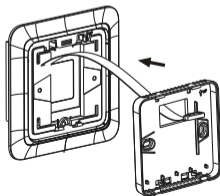

User Manual

WP428 Auxiliary Wall Plate

Installation Guide

1. 1 Read the instruction carefully. Failure to follow it can damage the product or cause a hazardous condition.
2. 2 Must be installed by a trained and experienced technician.

1

2

3

4

5

6

Installation Setup

1. + $\xrightarrow{3s}$ Enter or Exit Installation Setup Mode
2. Change the default setting in ISU list.

ISU Code	Description	Possible Options
18	Wall plate Option	0 Do not have wall plate (Default) 1 have wallplate

R32347279-001

Subject to Change without notice.