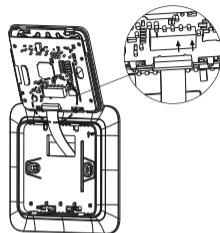

用户手册

WP428墙装背板

安装说明

1. 1 安装前请仔细阅读此说明。
2. 2 需要有经验的安装工人严格按照下面的步骤进行接线与安装工作，如有疑问请咨询当地技术支持部门。

1

2

3

4

5

6

设置说明

1. 按照如下操作进入设置模式。

2. 将索引18的选项由0变为1。

索引	项目说明	选项
18	有无安装背板	0 无(默认值)
		1 有

地址: 烟台海信(天津)有限公司
天津经济技术开发区南环路156号津滨发展通广21栋
中国制造
Website: www.resideo.com