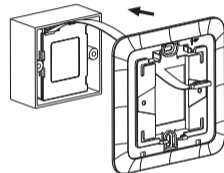

User Manual

WP428 Auxiliary Wall Plate

Installation Guide

1. 1 Read the instruction carefully. Failure to follow it can damage the product or cause a hazardous condition.
2. 2 Must be installed by a trained and experienced technician.

1

2

3

4

5

6

Installation Setup

1. + $\xrightarrow{3s}$ Enter or Exit Installation Setup Mode
2. Change the default setting in ISU list.

ISU Code	Description	Possible Options
18	Wall plate Option	0 Do not have wall plate (Default) 1 have wallplate

R32347279-001

Subject to Change without notice.