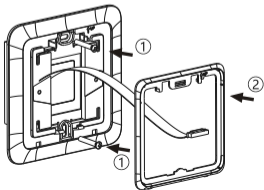

User Manual

WP428 Auxiliary Wall Plate

Installation Guide

1. 1 Read the instruction carefully. Failure to follow it can damage the product or cause a hazardous condition.
2. 2 Must be installed by a trained and experienced technician.

1

2

3

4

5

6

Installation Setup

1. + $\xrightarrow{3s}$ Enter or Exit Installation Setup Mode
2. Change the default setting in ISU list.

ISU Code	Description	Possible Options
18	Wall plate Option	0 Do not have wall plate (Default) 1 have wallplate

R32347279-001

Subject to Change without notice.