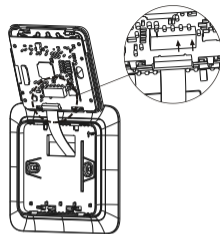

User Manual

WP428 Auxiliary Wall Plate

Installation Guide

1. 1 Read the instruction carefully. Failure to follow it can damage the product or cause a hazardous condition.
2. 2 Must be installed by a trained and experienced technician.

1

2

3

4

5

6

Installation Setup

1. + $\xrightarrow{3s}$ Enter or Exit Installation Setup Mode
2. Change the default setting in ISU list.

ISU Code	Description	Possible Options
18	Wall plate Option	0 Do not have wall plate (Default) 1 have wallplate

R32347279-001

Subject to Change without notice.